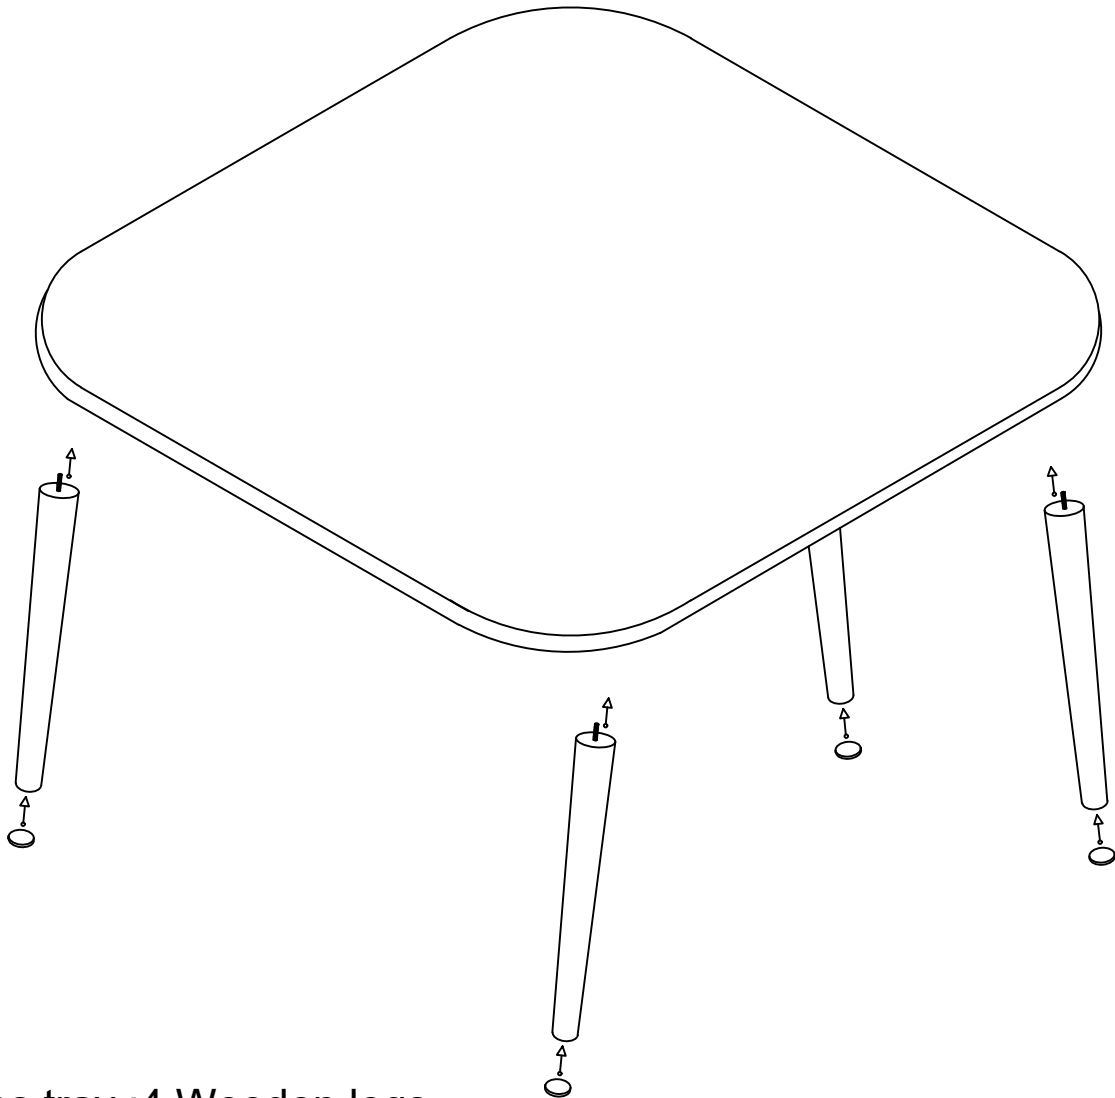

square Central coffee table - Wooden Legs - Assembly Instructions

Steps:

There are:

1 size tables tray ;4 Wooden legs

- Position the trays on flat surface.
- Attach the tray to the legs with the mounting screws to the plastic pre-mounting plates on the tray.